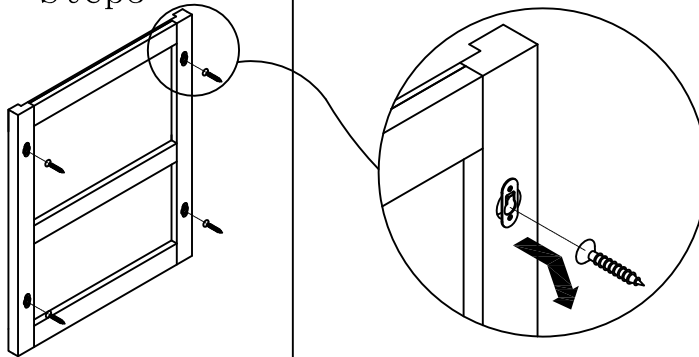

## Hardware

No.	Draw	Qty
A		4 PCS
B		4 PCS

Step1

Step2

Step3

Finished

Description:

Mirror

Size:

600x43x650mm

Tools: