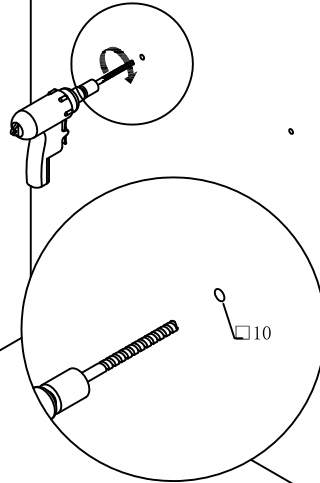

## Hardware

No.	Draw	Qty
A		2 PCS
B		2 PCS
C		2 PCS

Step1

Step2

Step3

Step4

Finished

Description:  
Main Cabinet  
Size:  
600x460x850mm

Size:

600x43x650mm

Tools: