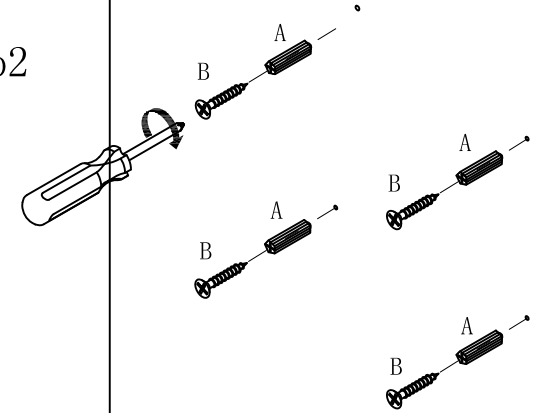

# Assembly Instruction

## Hardware

No.	Draw	Qty
A		4 PCS
B		4 PCS

Step1

Step2

Step3

Finished

Description:

Mirror

Size:

600x43x650mm

Tools: