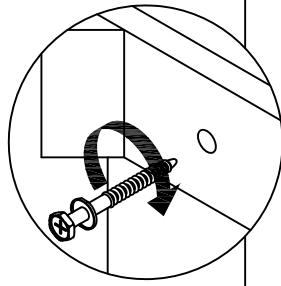

## Hardware

No.	Draw	Qty
A		2 PCS
B		2 PCS
C		2 PCS

Step1

Step2

Step3

Step4

Finished

Description:  
Main Cabinet  
Size:  
600x460x850mm

Size:

600x43x650mm

Tools: